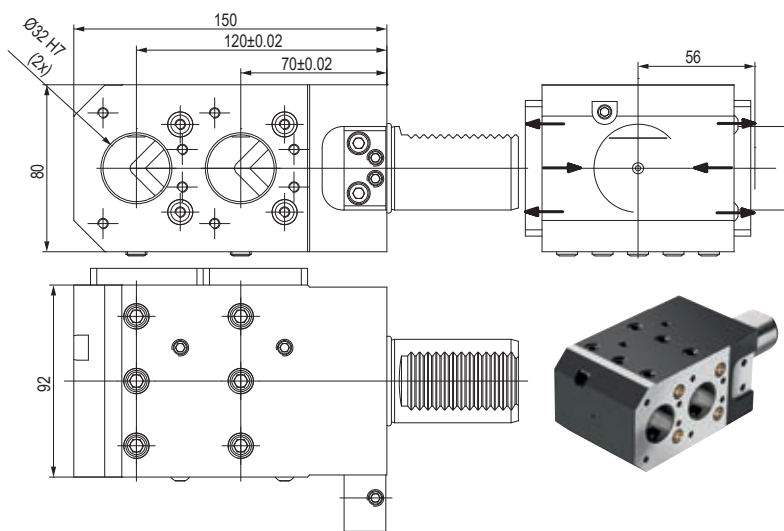

PORTAUTENSILE PER BARENI - TOOLHOLDER FOR BORING BAR

CODE N.	L	L1	CLAMPING SCREW1 (M12X20)	CLAMPING SCREW2 (M12X25)	COVER FOR INTERNAL COOLANT	SCREW FOR COVER
115-54132	100	130				
115-54080	120	150	811-102044	811-102045	832-003303	811-101027
			811-102044	811-102045	832-003236	811-101027

CODE N.	STOP NUT	INSERT FOR STOP NUT	SCREW FOR STOP NUT	SCREW FOR STOP NUT	O RING FOR VDI40	COOLANT NOZZLE
115-54132						
115-54132	832-003237	832-003238	811-101032	811-102027	823-101036	833-001080
115-54080	832-003237	832-003238	811-101032	811-102027	823-101036	833-001080

PORTAUTENSILE PER BARENI - TOOLHOLDER FOR BORING BAR

CODE N.	CLAMPING SCREW1 (M12X20)	CLAMPING SCREW2 (M10X25)	COVER1 FOR INTERNAL COOLANT	COVER2 FOR INTERNAL COOLANT	SCREW FOR COVER
115-54147					
115-54147	811-102044	811-102039	832-003318	832-003319	811-101017