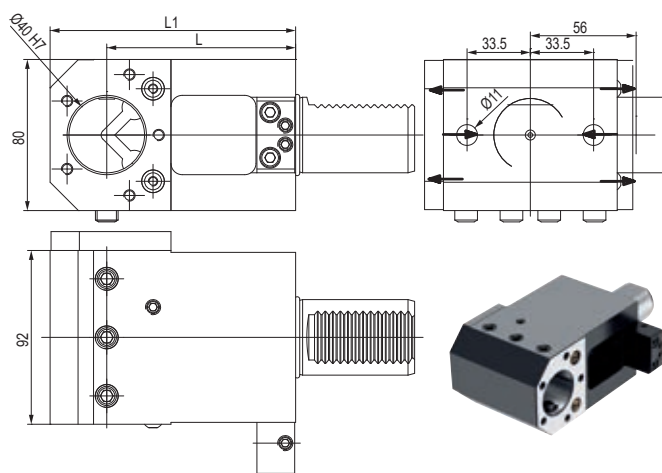

PORTAUTENSILE PER BARENI - TOOLHOLDER FOR BORING BAR

CODE N.	L	L1	CLAMPING SCREW1 (M12X20)	CLAMPING SCREW2 (M12X25)	COVER FOR INTERNAL COOLANT	SCREW FOR COVER
115-54132	100	130				
115-54080	120	150	811-102044	811-102045	832-003303	811-101027
			811-102044	811-102045	832-003236	811-101027

CODE N.	STOP NUT	INSERT FOR STOP NUT	SCREW FOR STOP NUT	SCREW FOR STOP NUT	O RING FOR VDI40	COOLANT NOZZLE
115-54132						
115-54132	832-003237	832-003238	811-101032	811-102027	823-101036	833-001080
115-54080	832-003237	832-003238	811-101032	811-102027	823-101036	833-001080

PORTAUTENSILE PER BARENI - TOOLHOLDER FOR BORING BAR

CODE N.	CLAMPING SCREW1 (M12X20)	CLAMPING SCREW2 (M10X25)	COVER1 FOR INTERNAL COOLANT	COVER2 FOR INTERNAL COOLANT	SCREW FOR COVER
115-54147					
115-54147	811-102044	811-102039	832-003318	832-003319	811-101017

CODE N.	STOP NUT	INSERT FOR STOP NUT	SCREW FOR STOP NUT	SCREW FOR STOP NUT	O RING FOR VDI40	COOLANT NOZZLE
115-54147						
115-54147	832-003237	832-003238	811-101032	811-102027	823-101036	833-001080