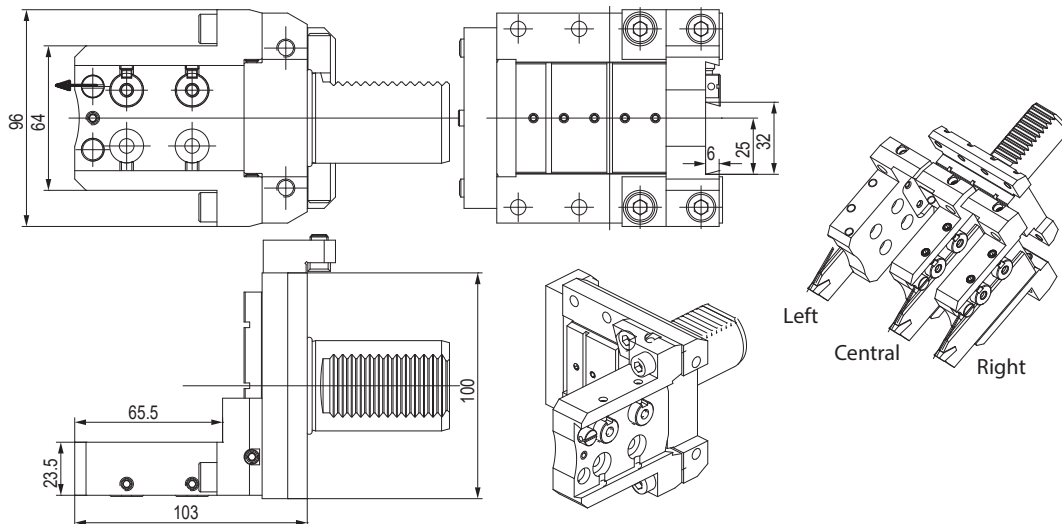

PORTAUTENSILE ASSIALE - AXIAL TOOLHOLDERS

CODE N.	CLAMPING PLATE	COOLANT NOZZLE	STOP PLATE	SCREW FOR STOP PLATE	O RING FOR VDI40
112-14009					
112-14009	832-007010	833-001110	832-020730	811-101039	823-101036

PORTALAMA - CUT-OFF HOLDERS

CODE N.	COOLANT NOZZLE	O RING FOR COOLANT NOZZLE	O RING FOR BODY	O RING FOR VDI40	STOP PLATE	SCREW FOR STOP PLATE
117-54005						
117-54005	833-001490	823-101058	823-101061	823-101036	832-020730	811-101039

CODE N.	SHIM PLATE	SCREW FOR PLATE	CLAMPING PIN	SPRING	CLAMPING SCREW	SCREW
117-54005						
117-54005	832-014449	811-108037	832-014450	824-300012	811-101028	811-104013