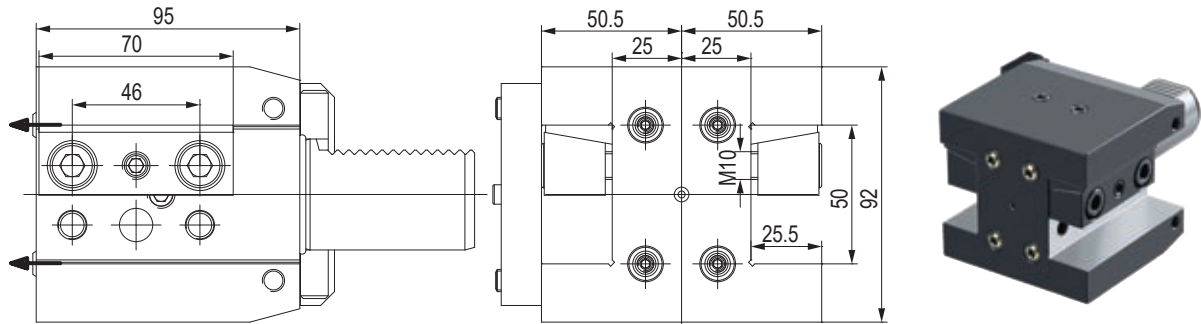

PORTAUTENSILE ASSIALE - AXIAL TOOLHOLDERS

CODE N.	CLAMPING PLATE	COOLANT NOZZLE	STOP PLATE	SCREW FOR STOP PLATE	O RING FOR VDI40
112-14009					
112-14009	832-007010	833-001110	832-020730	811-101039	823-101036

PORTALAMA - CUT-OFF HOLDERS

CODE N.	COOLANT NOZZLE	O RING FOR COOLANT NOZZLE	O RING FOR BODY	O RING FOR VDI40	STOP PLATE	SCREW FOR STOP PLATE
117-54005						
117-54005	833-001490	823-101058	823-101061	823-101036	832-020730	811-101039

CODE N.	SHIM PLATE	SCREW FOR PLATE	CLAMPING PIN	SPRING	CLAMPING SCREW	SCREW
117-54005						
117-54005	832-014449	811-108037	832-014450	824-300012	811-101028	811-104013