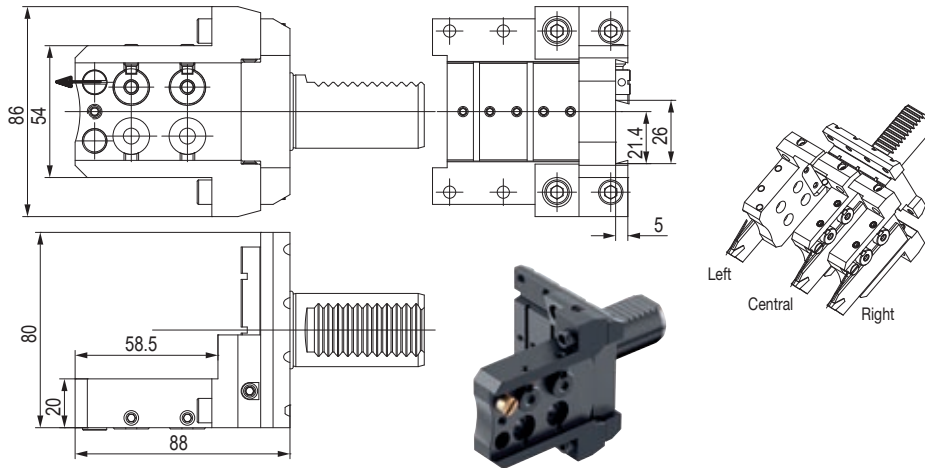

## PORTALAMA - CUT-OFF HOLDERS

CODE N.	COOLANT NOZZLE	O RING FOR COOLANT NOZZLE	O RING FOR BODY	O RING FOR VDI30
117-53001	833-001490	823-101058	823-101061	823-101017

CODE N.	SHIM PLATE	SCREW FOR PLATE	CLAMPING PIN	SPRING	CLAMPING SCREW	SCREW
117-53001	832-014448	811-108037	832-014447	824-300012	811-101027	811-104013

## PORTAUTENSILE COMBINATO PER BARENI E PUNTE A INSERTI COMBI TOOLHOLDER FOR BORING BAR AND INSERTDRILL

CODE N.	CLAMPING SCREW	COOLANT NOZZLE	STOP PLATE	SCREW FOR STOP PLATE	STOP SCREW
115-230450	811-102043	833-001110	832-018380	811-101038	811-102020

CODE N.	COVER	SCREW FOR COVER	O RING FOR VDI30
115-230450	832-003212	811-101016	823-101017