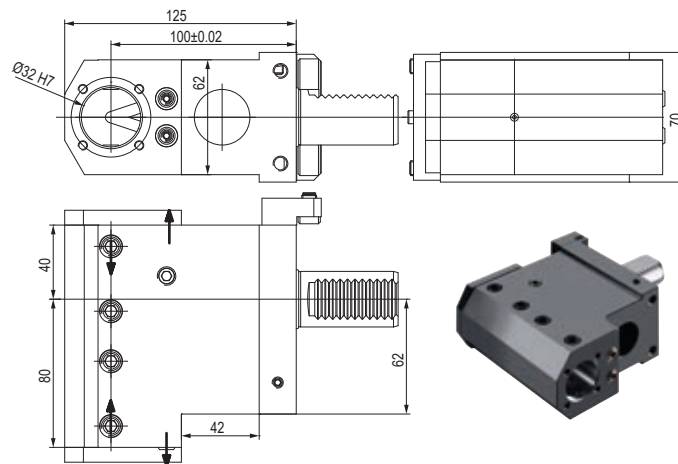

## PORTALAMA - CUT-OFF HOLDERS

CODE N.	COOLANT NOZZLE	O RING FOR COOLANT NOZZLE	O RING FOR BODY	O RING FOR VDI30
117-53001	833-001490	823-101058	823-101061	823-101017

CODE N.	SHIM PLATE	SCREW FOR PLATE	CLAMPING PIN	SPRING	CLAMPING SCREW	SCREW
117-53001	832-014448	811-108037	832-014447	824-300012	811-101027	811-104013

## PORTAUTENSILE COMBINATO PER BARENI E PUNTE A INSERTI COMBI TOOLHOLDER FOR BORING BAR AND INSERTDRILL

CODE N.	CLAMPING SCREW	COOLANT NOZZLE	STOP PLATE	SCREW FOR STOP PLATE	STOP SCREW
115-230450	811-102043	833-001110	832-018380	811-101038	811-102020

CODE N.	COVER	SCREW FOR COVER	O RING FOR VDI30
115-230450	832-003212	811-101016	823-101017